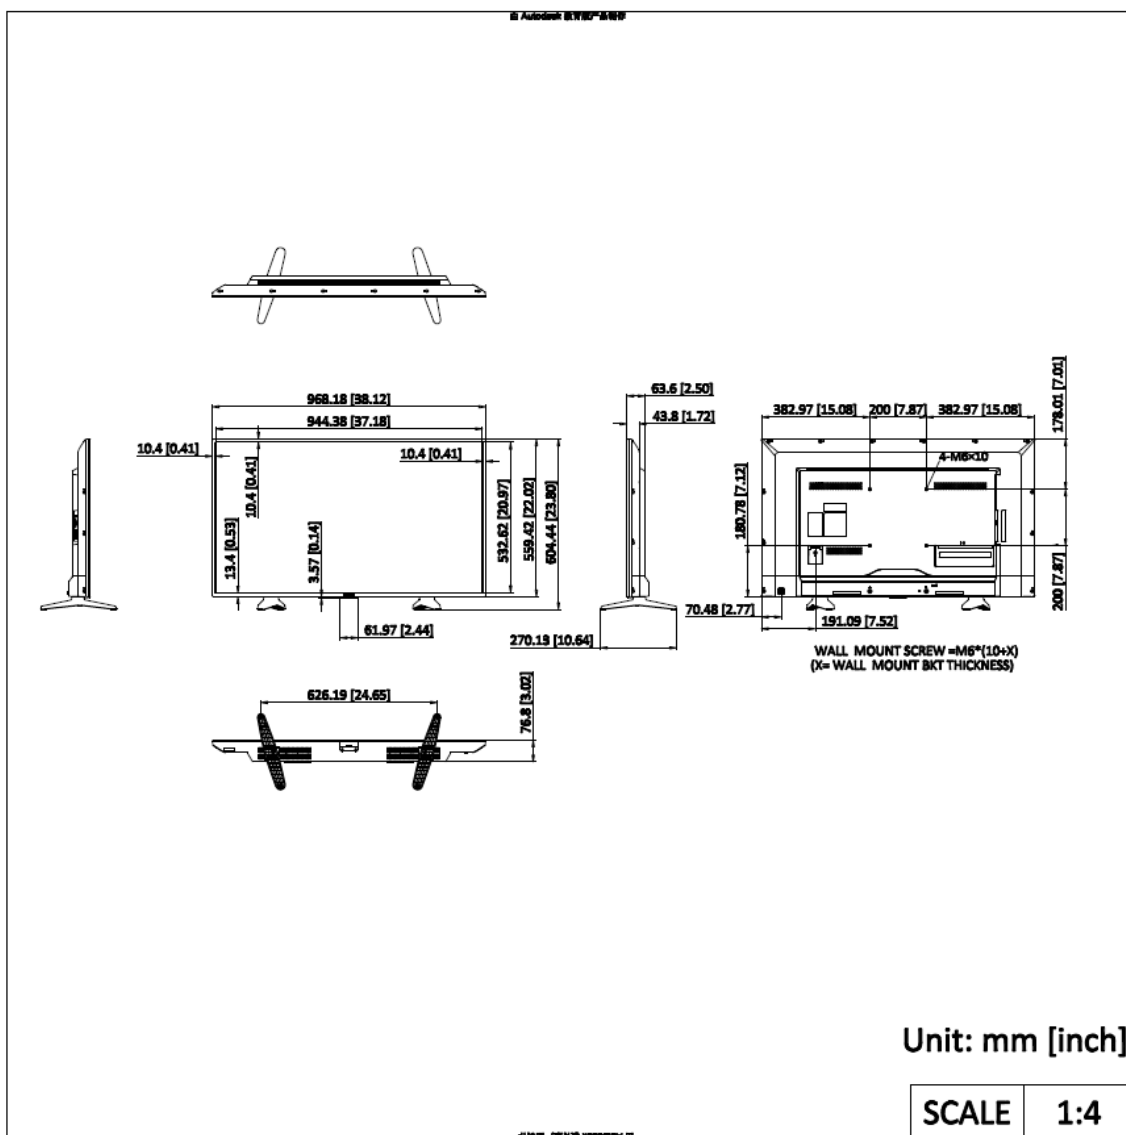

▪ Specification

Display	
Screen Size	42.5 inch
Active Display Area	940.896 (H) mm × 529.254 (V) mm
Resolution	1920 × 1080
Backlight	D-LED
Pixel Pitch	0.49 (H) mm × 0.49 (V) mm
Brightness	360 cd/m ²
Viewing Angle	178° (H)/178° (V)
Color Depth	8 bit, 16.7 M
Contrast Ratio	1200:1
Response Time	8 ms
Refresh Rate	60 Hz
Haze	Haze 1%
Reliability	7 × 24 H
Color Gamut	68% NTSC
Power	
Power Supply	AC 100 to 240 V ~
Power Consumption	74 W (Max)
Standby Consumption	≤ 0.5 W
Working Environment	
Working Temperature	0 °C to 40 °C (32 °F to 104 °F)
Working Humidity	20% RH to 80% RH (Non-Condensing)
Storage Temperature	-20 °C to 60 °C (-4 °F to 140 °F)
Storage Humidity	10% RH to 90% RH (Non-Condensing)
General	
Casing Material	Plastic
VESA	200 mm × 200 mm (4 - M6 × 10 mm)
Bezel Width	11.82 mm (top/left/right), 15 mm (bottom)
Product Dimensions (W × H × D)	without stand: 968.18 (W) mm × 562.99 (H) mm × 76.8 (D) mm (38.12" × 22.17" × 3.02") with stand: 968.18 (W) mm × 604.44 (H) mm × 76.8 (D) mm (38.12" × 23.80" × 3.02")
Package Dimensions (W × H × D)	1020 (W) mm × 590 (H) mm × 110 (D) mm (40.16" × 23.23" × 4.33")
Net Weight	8.2 ± 0.5 kg
Gross Weight	10.8 ± 0.5 kg
Packing List	Power Cable × 1, HDMI cable × 1, Remote control × 1, Battery × 1
Remarks	The base is included by default. The product appearance and parameters in this specification may vary from your actual device. Please consult our local sales staff for further information
Interface	
Video & Audio Input	HDMI 1.4 × 1, D-Sub × 1, Audio line in × 1
Data Transmission Interface	RS232 × 1

▪ Physical Interface

Interface	Description	Interface	Description
RS232	RS232 control	HDMI	HDMI1.4 Digital Signal Input Interface
D-SUB	VGA Analog Signal Input Interface	Audio IN	Audio Line in Interface

RS232

HDMI

D-SUB

AUDIO IN

▪ Available Model

DS-D5043QE

▪ Dimension

- **Accessory**
- **Optional**